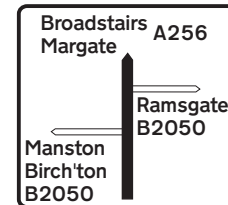

Public Transport

By Rail.
 Broadstairs - Approximately 5 minutes by taxi.

By Air.
 Manston - Approximately 5 - 10 minutes drive.

Locator Map

Start here

MANSTON AIRPORT

Start here

ST. AUGUSTINES GOLF COURSE

PEGWELL BAY