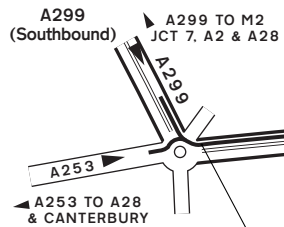

Public Transport

By Rail.
 Broadstairs - Approximately 5 minutes by taxi.

By Air.
 Manston - Approximately 5 - 10 minutes drive.

Locator Map

Start here

MANSTON AIRPORT

Start here

ST. AUGUSTINES GOLF COURSE

PEGWELL BAY