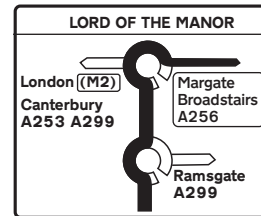

Public Transport

By Rail.
 Broadstairs - Approximately 5 minutes by taxi.

By Air.
 Manston - Approximately 5 - 10 minutes drive.

Locator Map

Start here

MANSTON AIRPORT

Start here

ST. AUGUSTINES GOLF COURSE

PEGWELL BAY