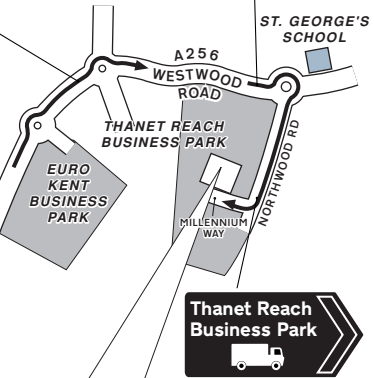

Public Transport

By Rail.
 Broadstairs - Approximately 5 minutes by taxi.

By Air.
 Manston - Approximately 5 - 10 minutes drive.

Locator Map

Start here

MANSTON AIRPORT

Start here

ST. AUGUSTINES GOLF COURSE

PEGWELL BAY