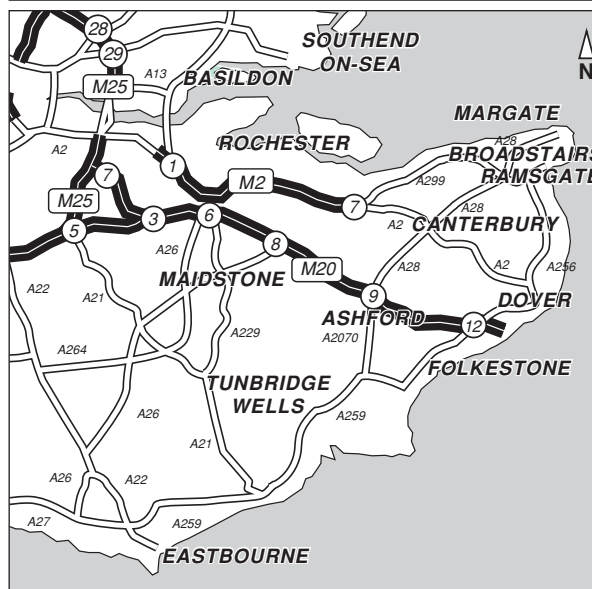

Public Transport

By Rail.
 Broadstairs - Approximately 5 minutes by taxi.

By Air.
 Manston - Approximately 5 - 10 minutes drive.

Locator Map

Start here

MANSTON AIRPORT

Start here

ST. AUGUSTINES GOLF COURSE

PEGWELL BAY