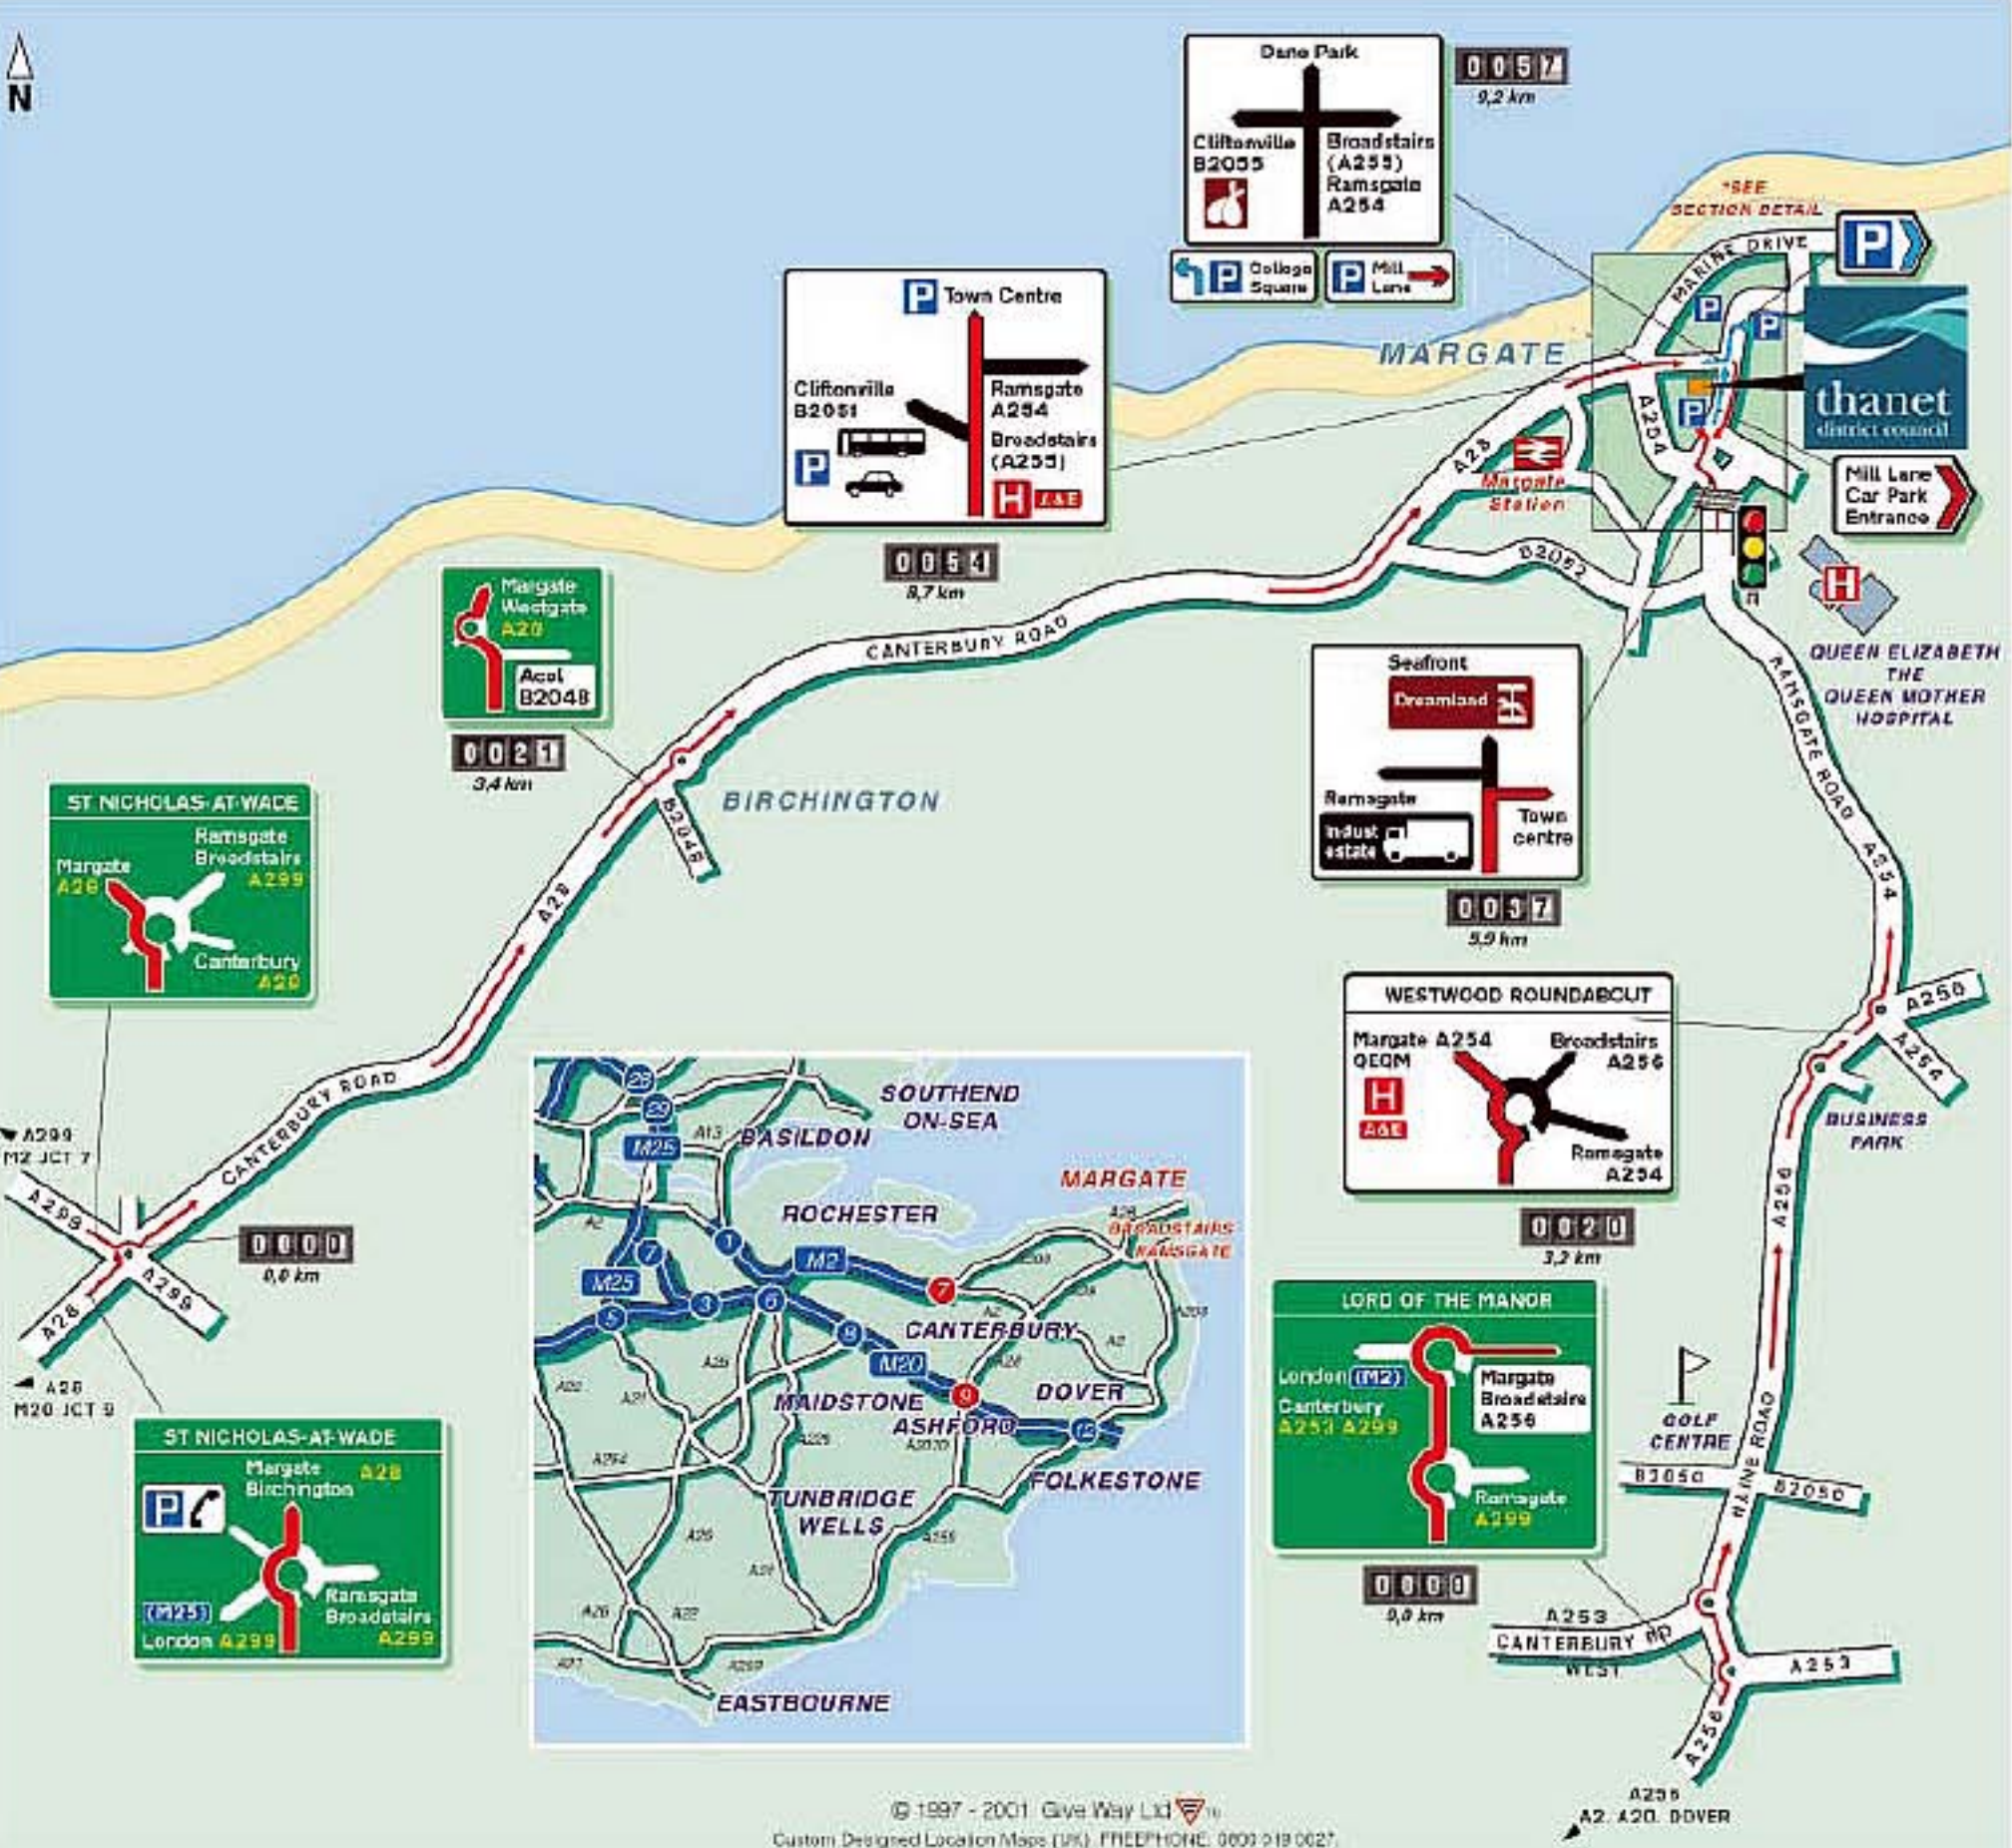

SECTION DETAIL: Thanet District Council, Cecil Street

Public Transport

- Margate Station**
Approximately 10 minutes walk.
- Parking**
There are pay & display parking bays in Cecil Street and Hawley Square and two pay and display multi-storey car parks in Mill Land (follow red arrows) and Hawley Street (follow blue arrows).