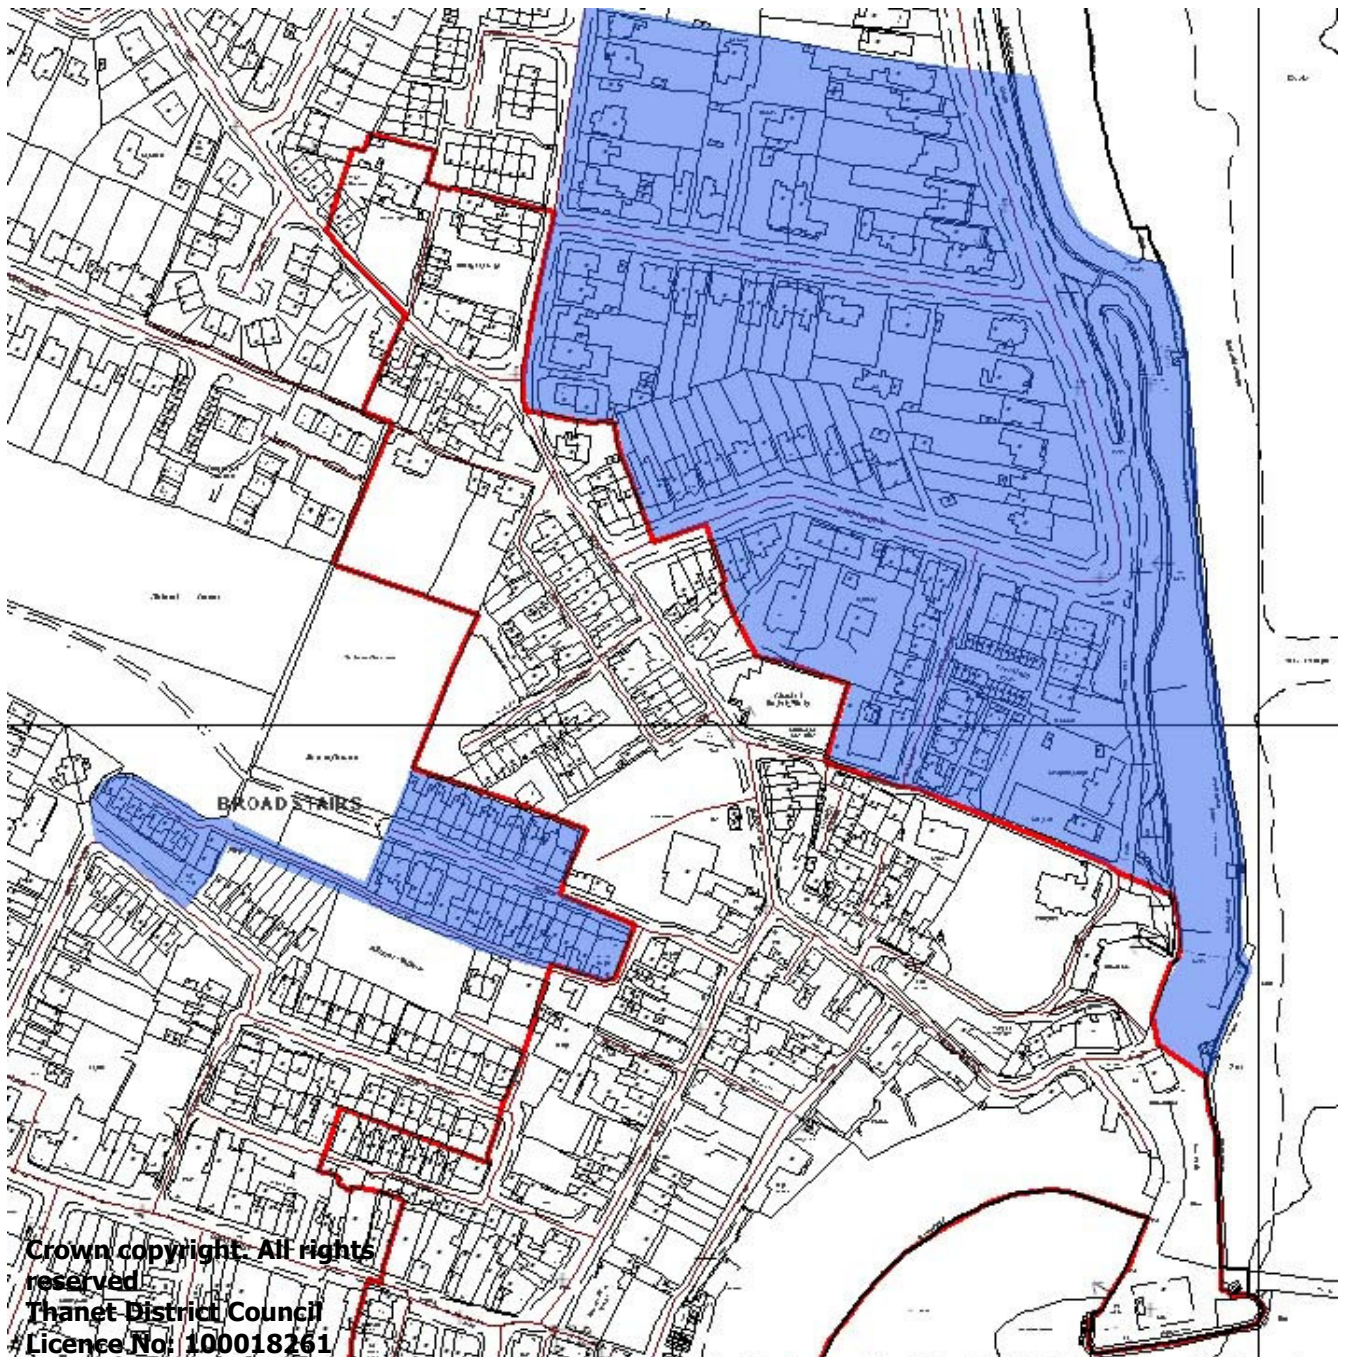

Broadstairs Conservation Area Extension North

June 2009

Key:

Existing Conservation Area

Extension Area

Including:

Alexandra Road

Dickens Road

Shutler Road

Church Road

Rectory Road

The Pathway

Partial Inclusion of:

Eastern Esplanade