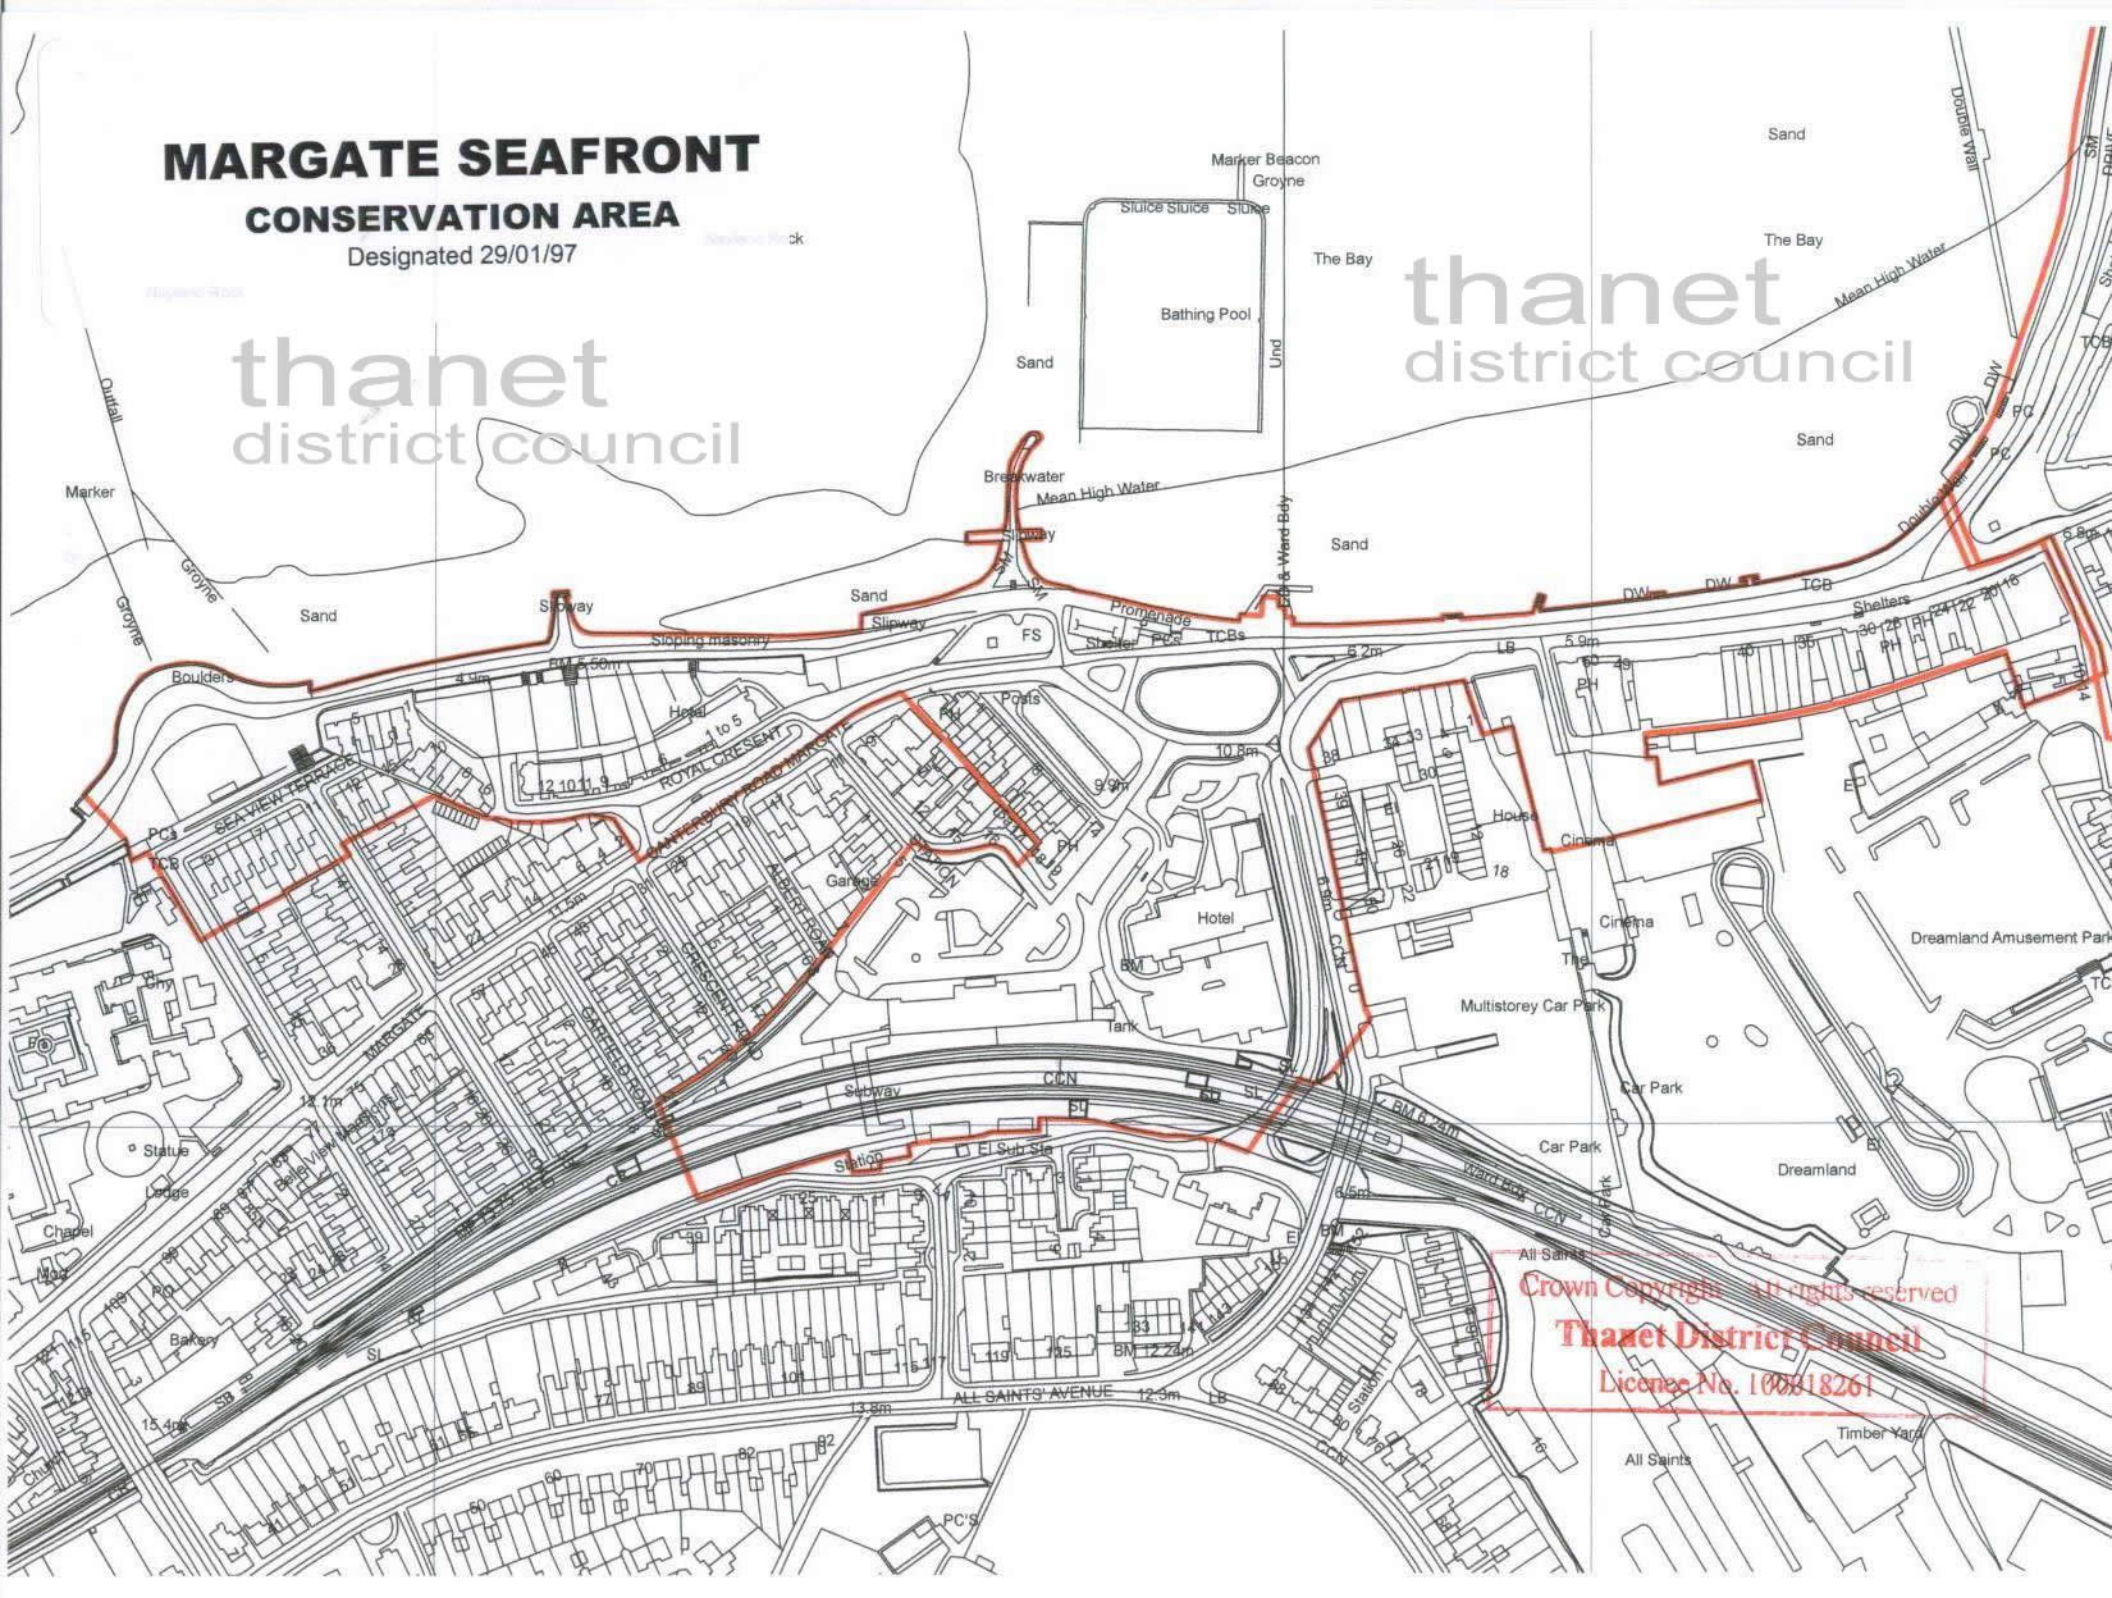

MARGATE SEAFRONT

CONSERVATION AREA

Designated 29/01/97

thanel
district council

thanel
district council

Crown Copyright. All rights reserved
Thanel District Council
Licence No. 100018261