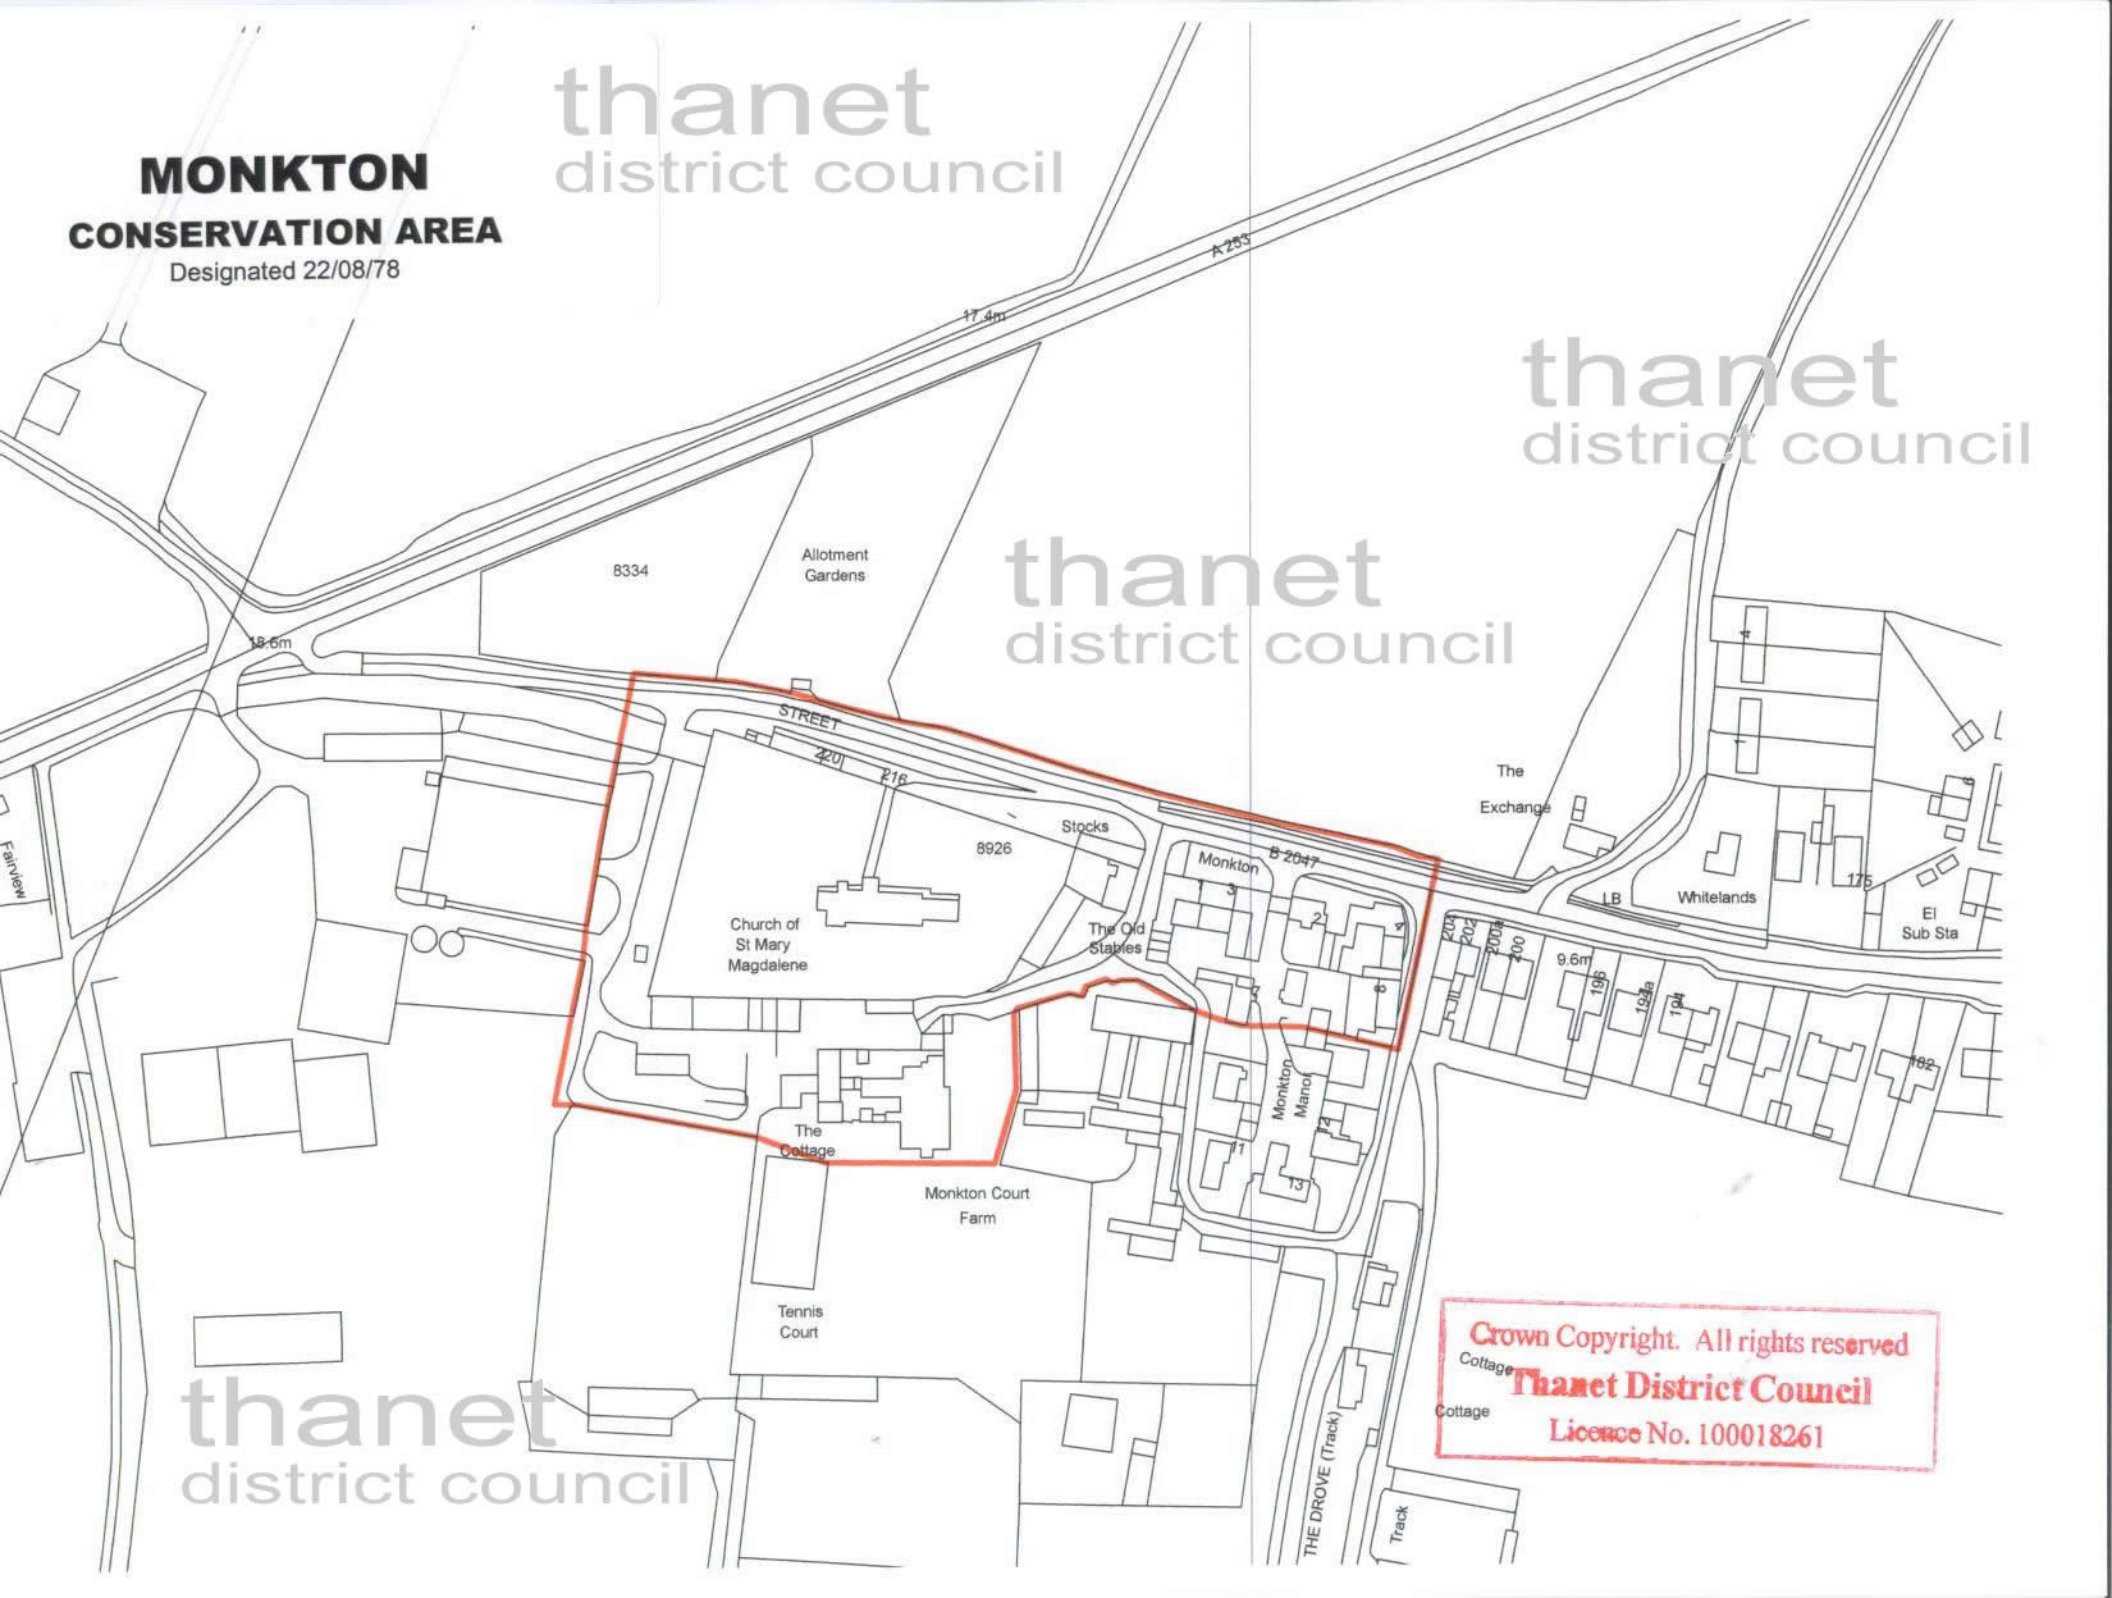

thanet  
district council

**MONKTON  
CONSERVATION AREA**

Designated 22/08/78

thanet  
district council

thanet  
district council

8334

Allotment  
Gardens

17.4m

A253

18.6m

STREET

220

216

8926

Stocks

Monkton

Monkton Court  
Farm

Monkton  
Manor

9.6m

195

194

193

192

182