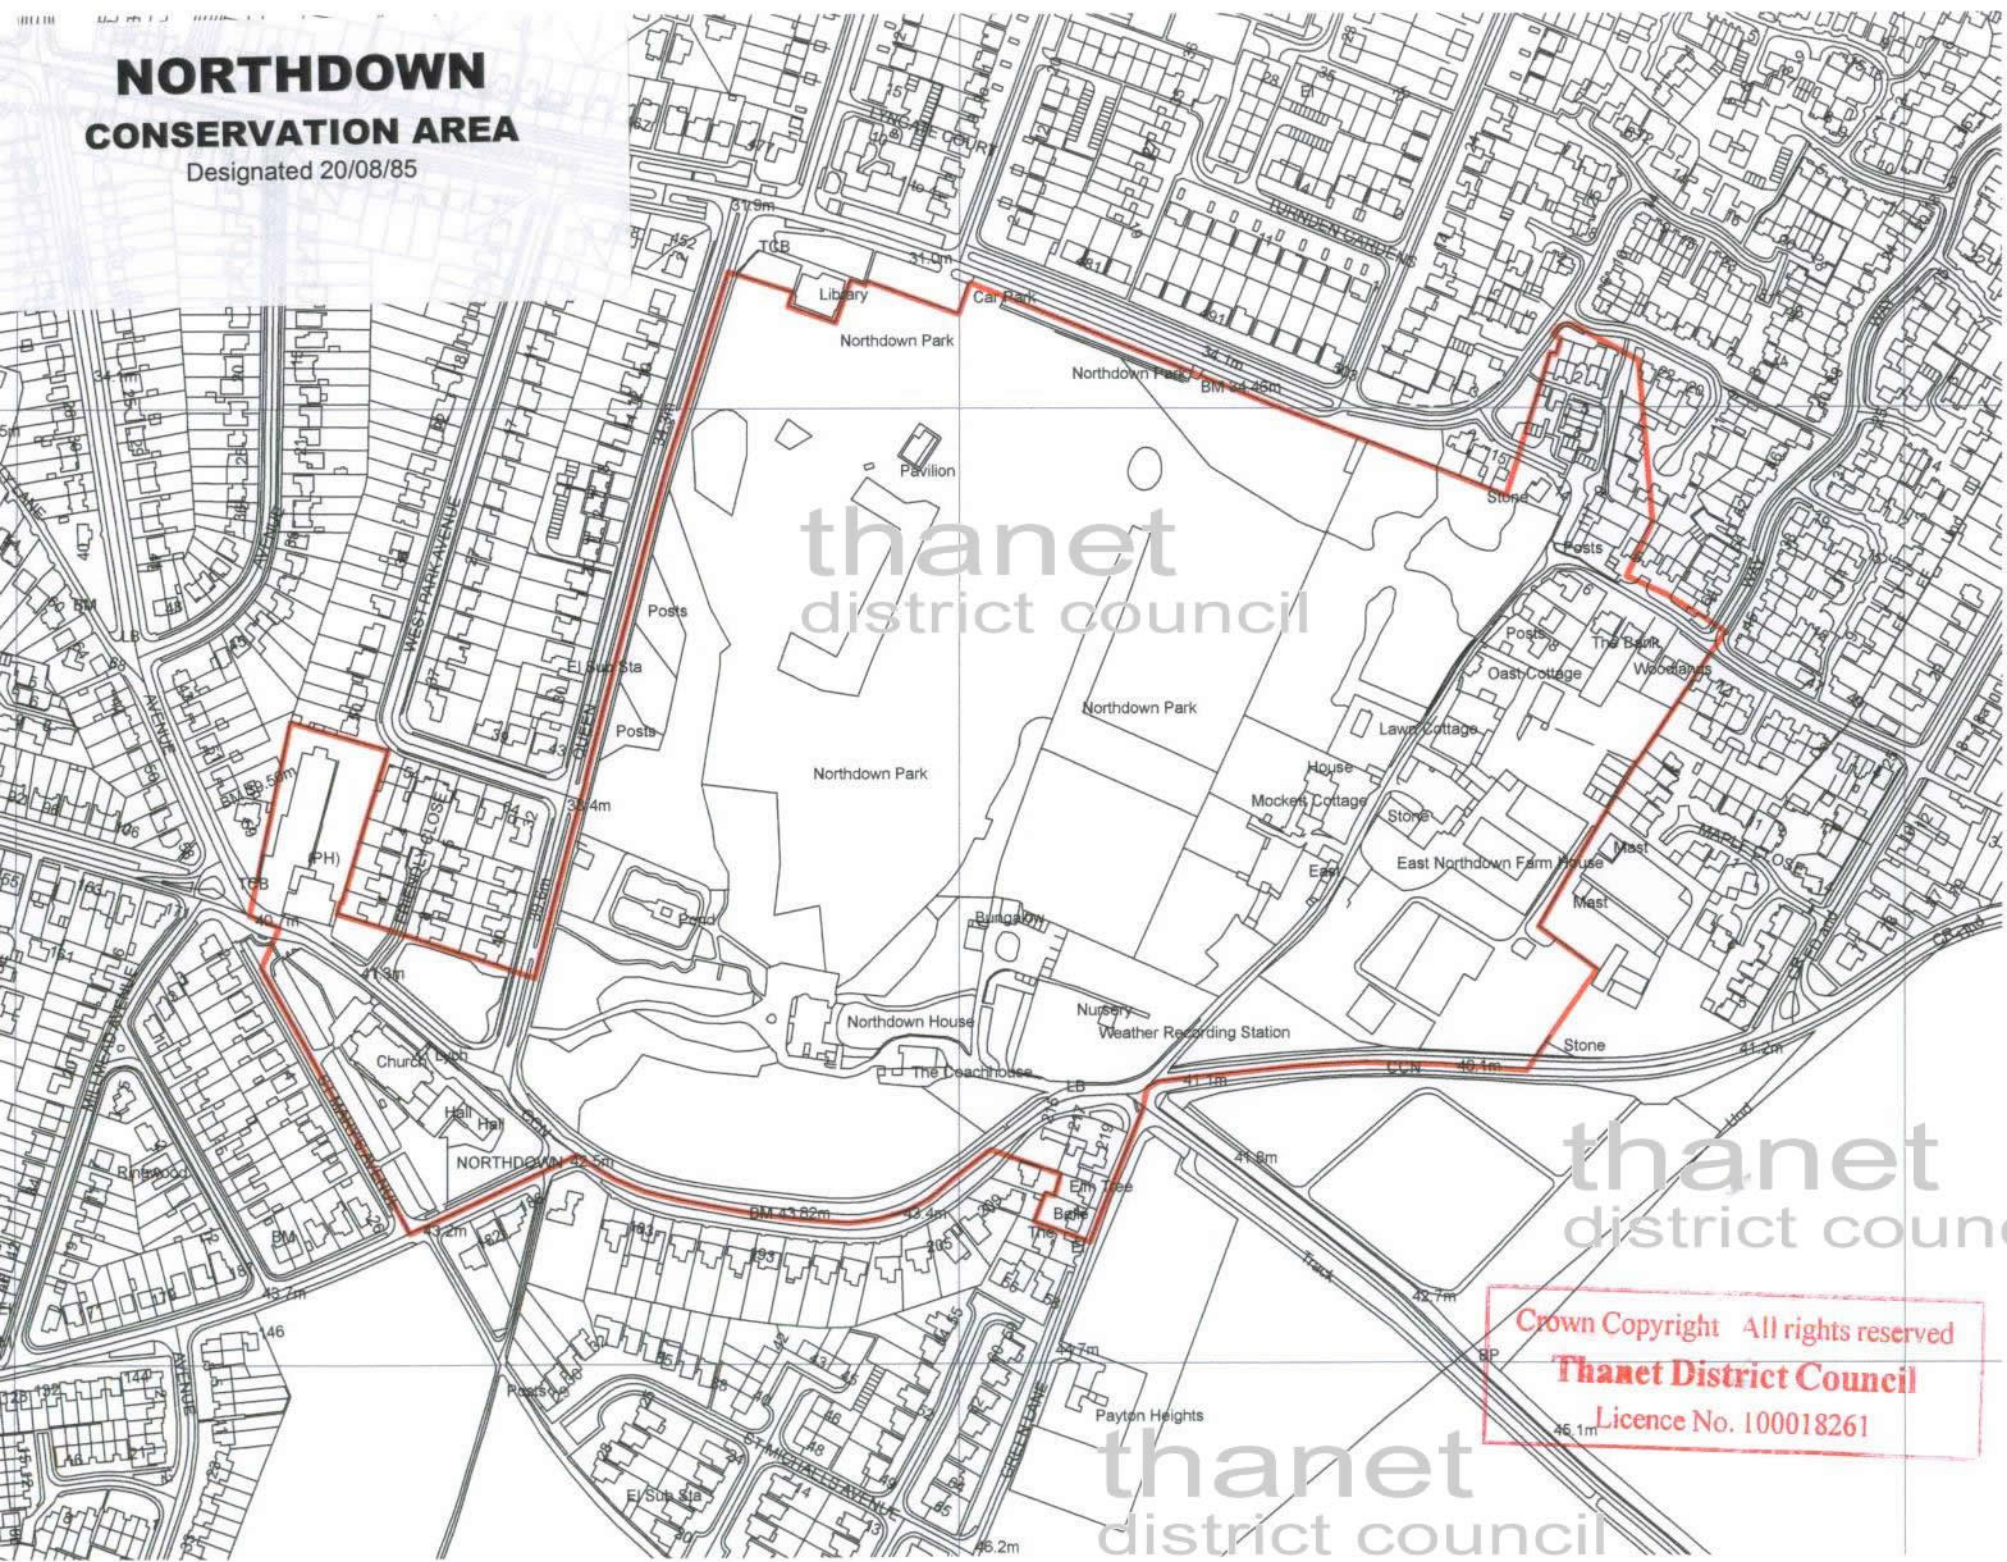

NORTHDOWN CONSERVATION AREA

Designated 20/08/85

thanel
district council

thanel
district council

thanel
district council

Crown Copyright All rights reserved
Thanel District Council
Licence No. 100018261