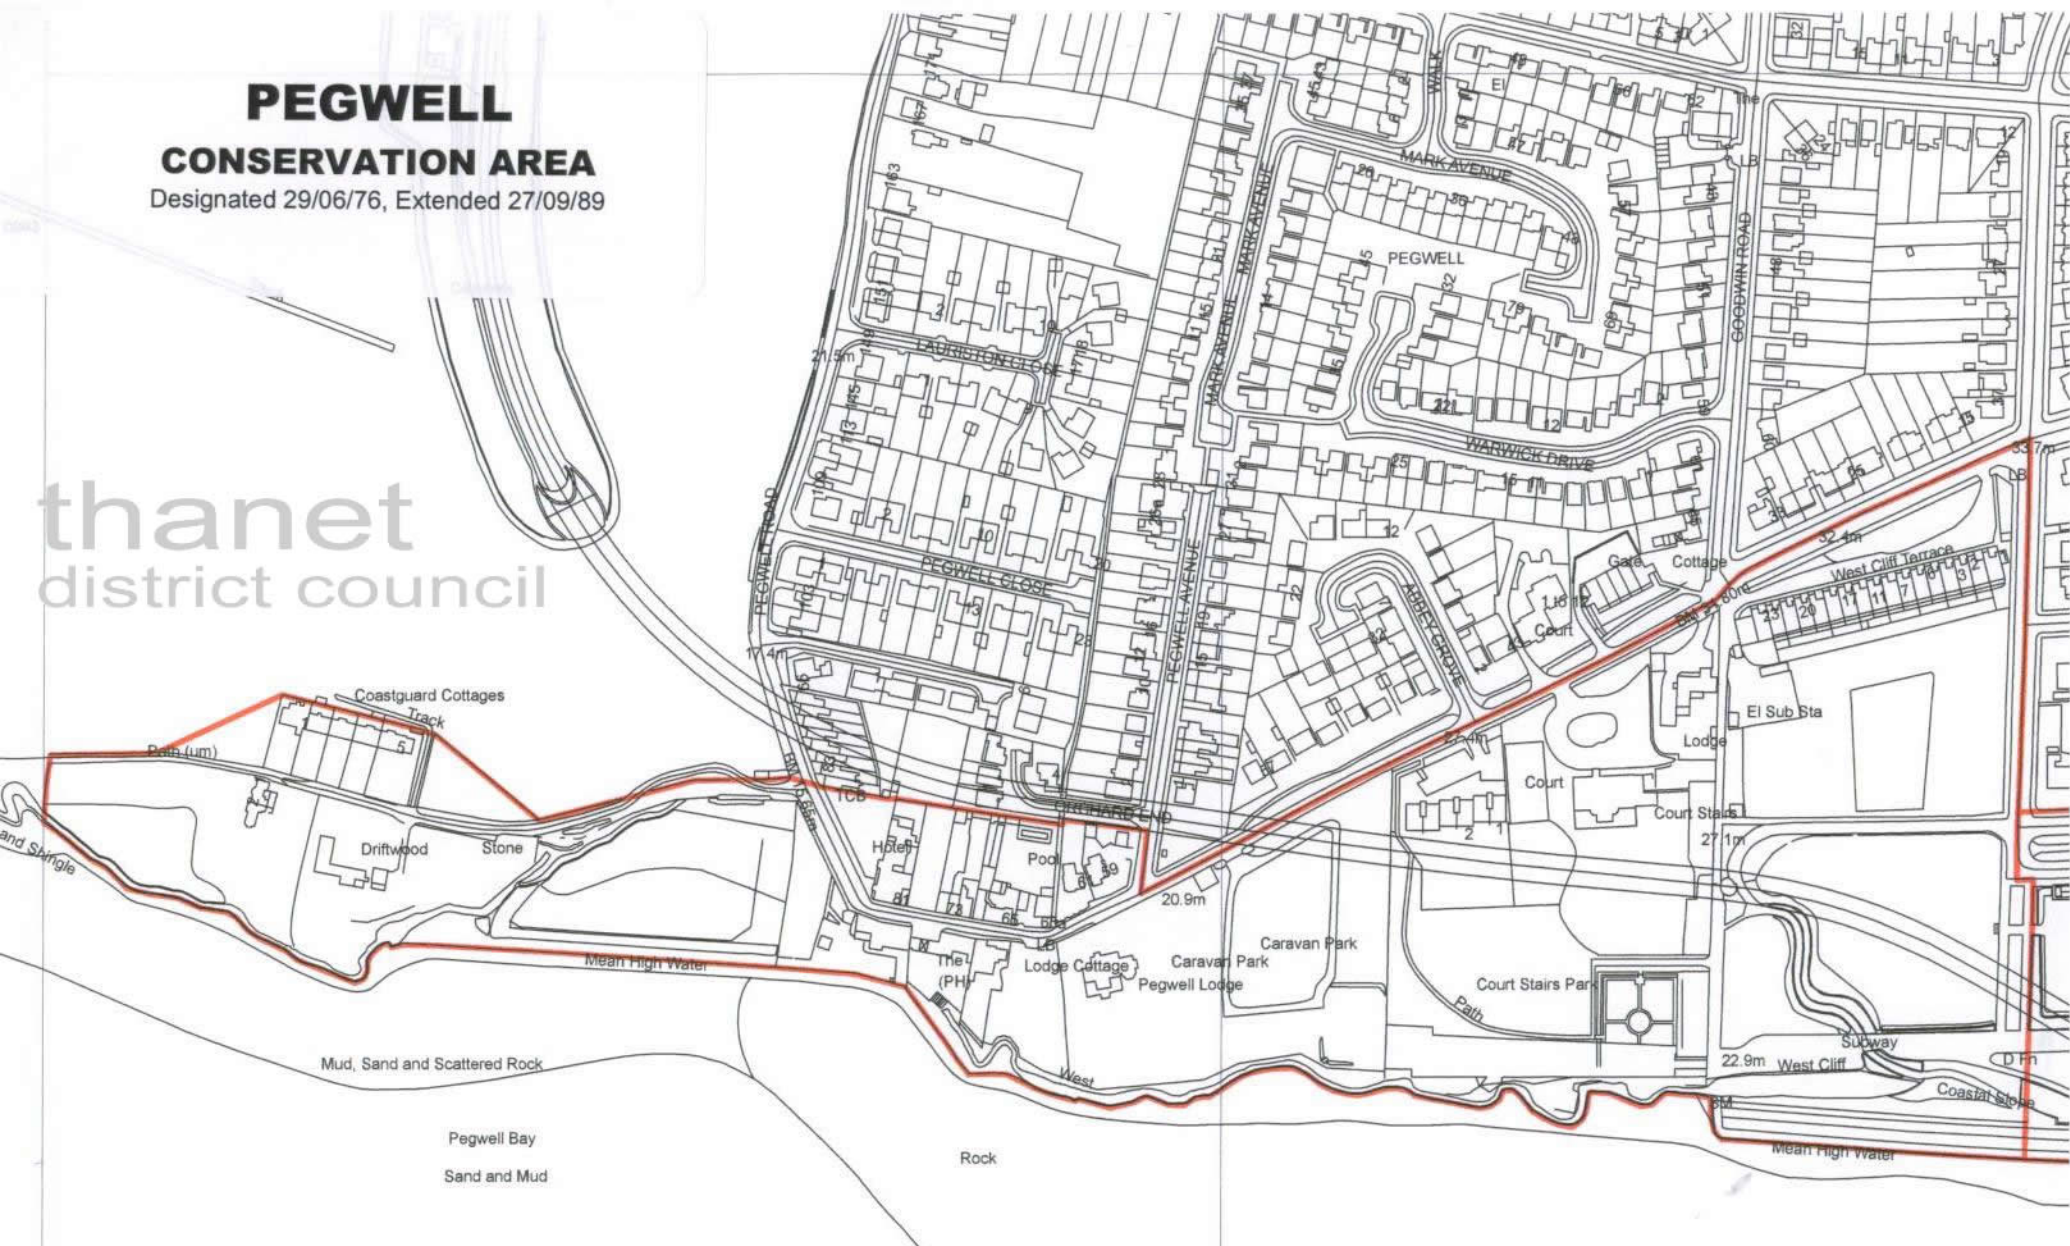

PEGWELL

CONSERVATION AREA

Designated 29/06/76, Extended 27/09/89

thanet
district council

Mud, Sand and Scattered Rock
Pegwell Bay
Sand and Mud

thanet
district council

thanet
district council

Crown Copyright All rights reserved
Thanet District Council
Licence No. 100018261