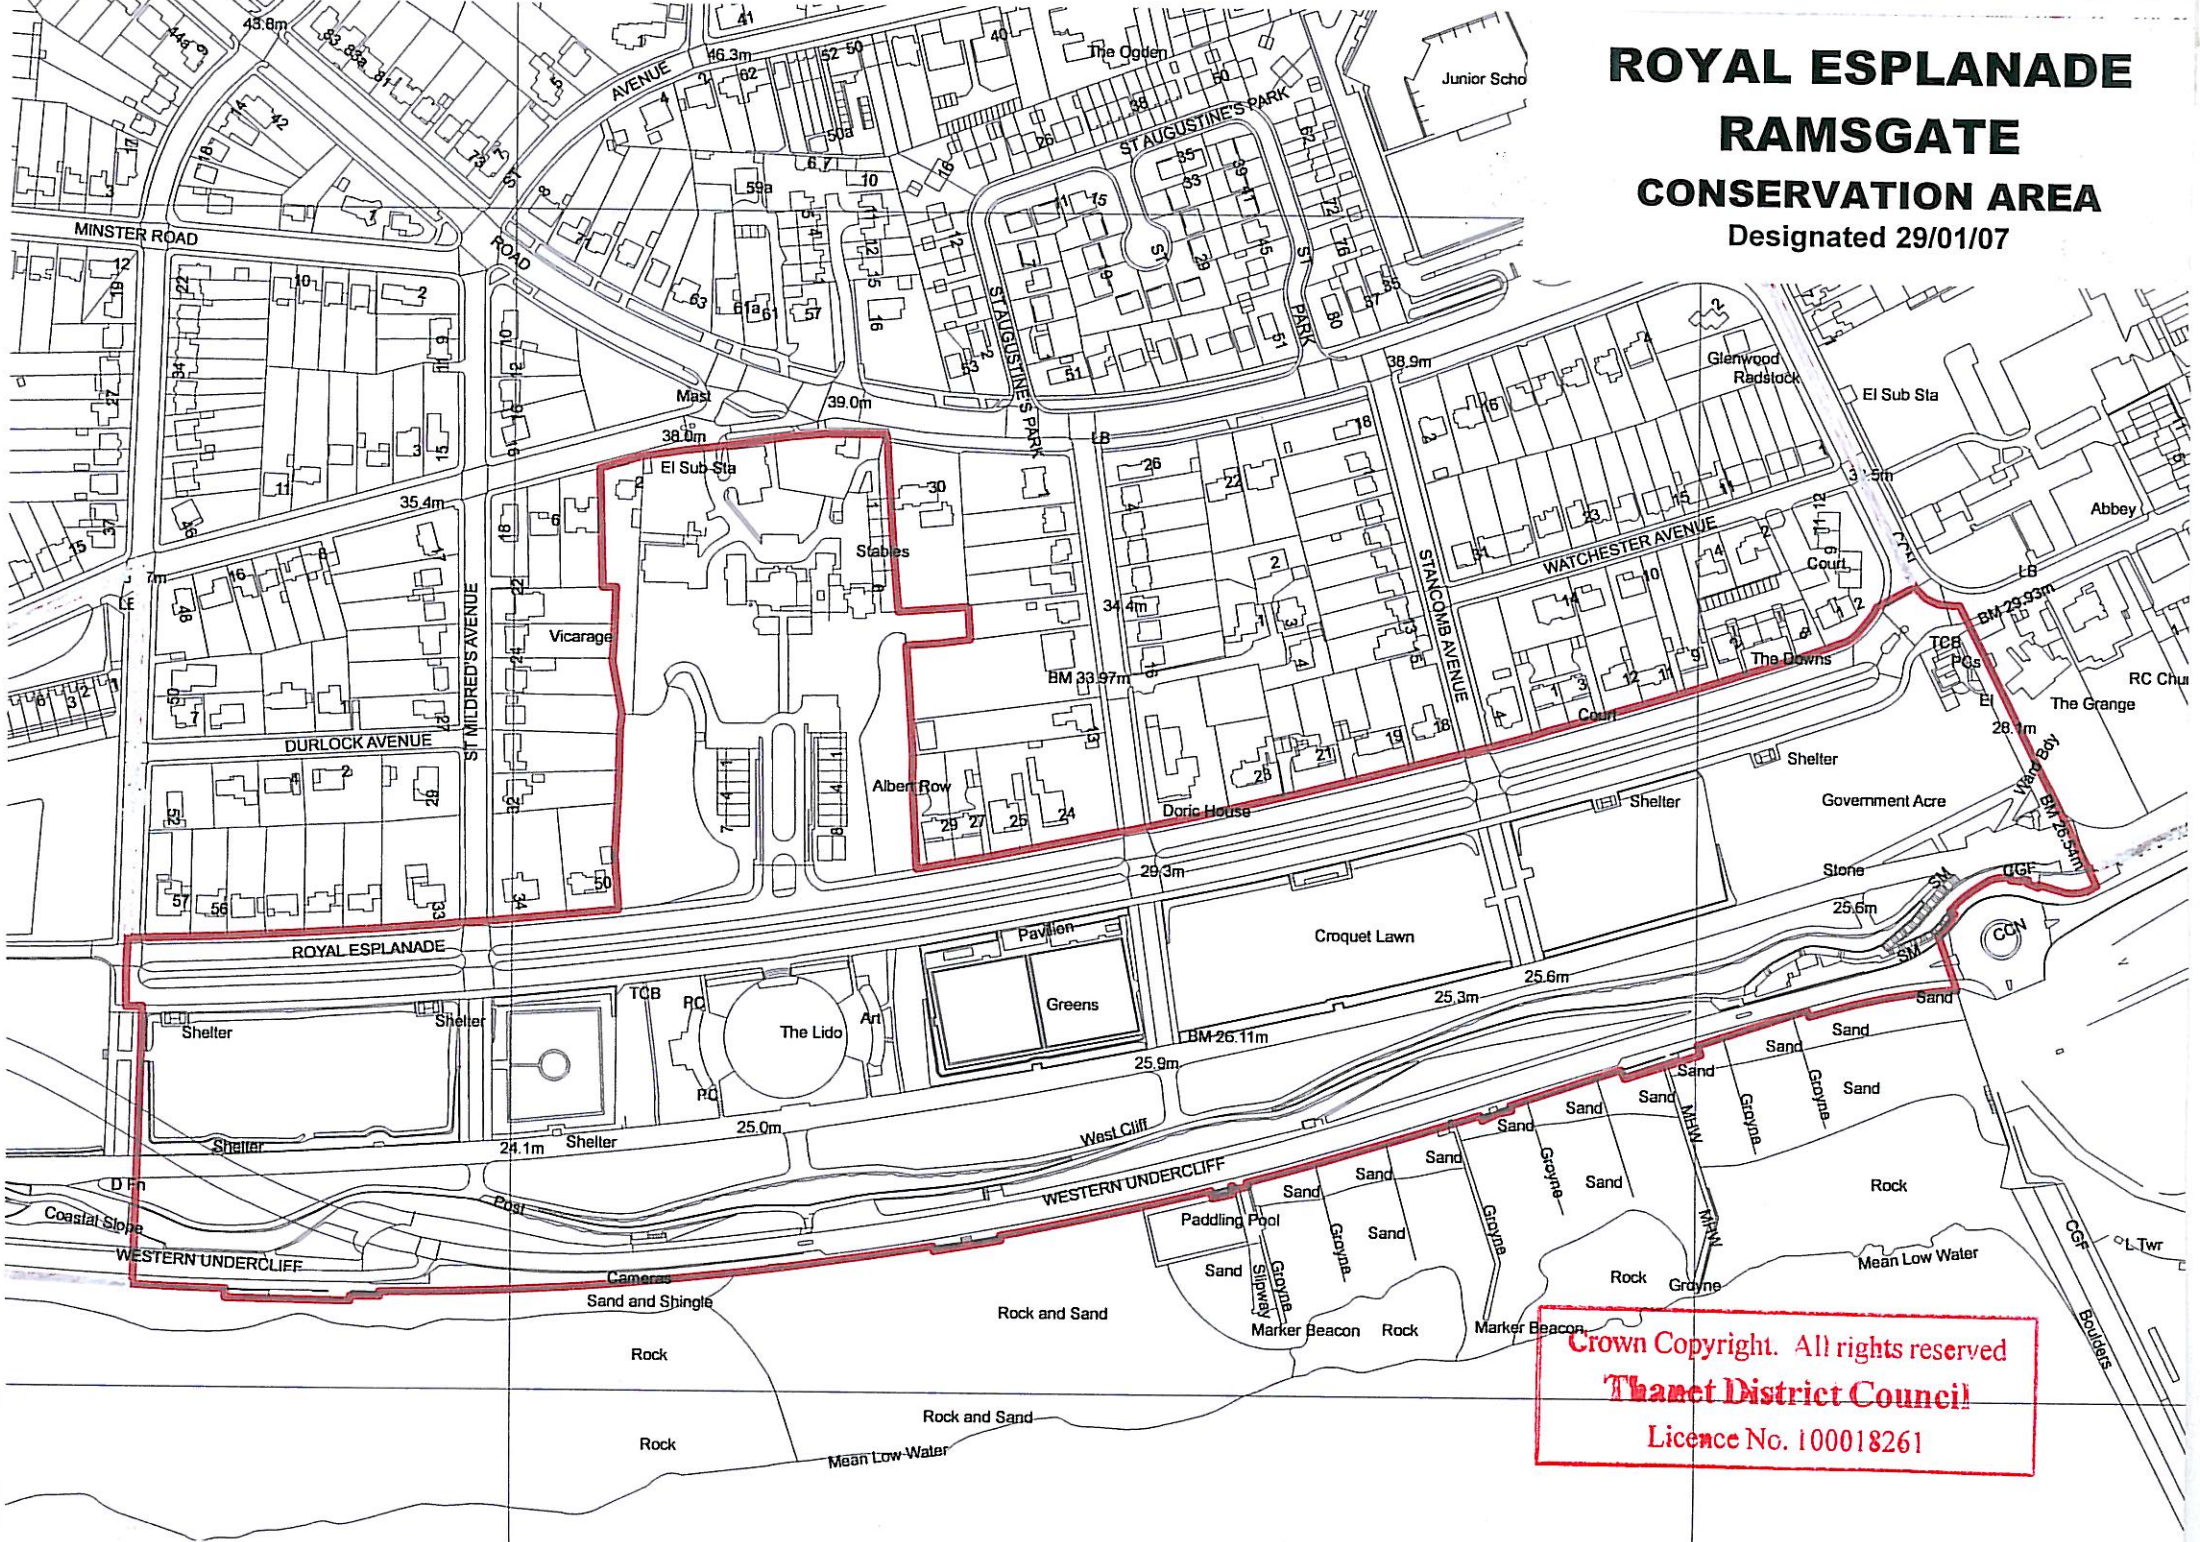

# ROYAL ESPLANADE RAMSGATE CONSERVATION AREA

Designated 29/01/07

Crown Copyright. All rights reserved  
**Thanet District Council**  
Licence No. 100018261