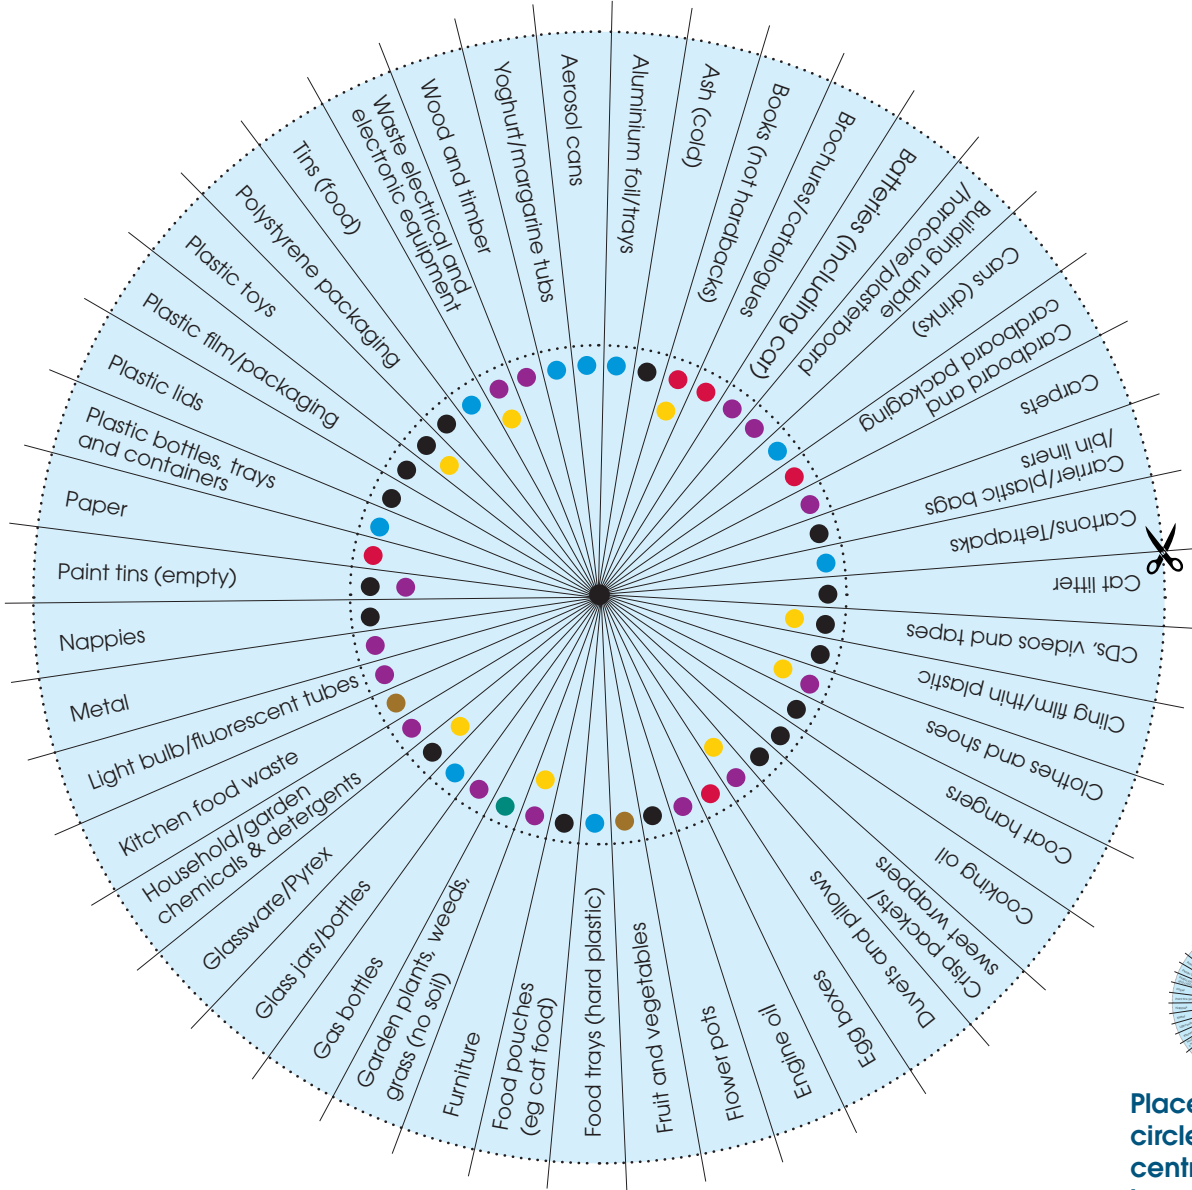

BOTTOM

TOP

Are you wheely good at recycling?

Red bin ●
 Blue bin ●
 Food bin ●
 Black bin ●
 Garden bin ●
 Recycling Centres ●
 Donate to charity ●

LET'S SORT IT OUT
THANET Together
www.thanet.gov.uk

STEP 1

STEP 2

STEP 3