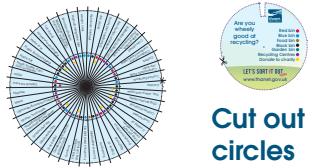

BOTTOM

TOP

Are you wheely good at recycling?

Red bin ●
 Blue bin ●
 Food bin ●
 Black bin ●
 Garden bin ●
 Recycling Centres ●
 Donate to charity ●

LET'S SORT IT OUT
THANET Together
www.thanet.gov.uk

STEP 1

STEP 2

STEP 3