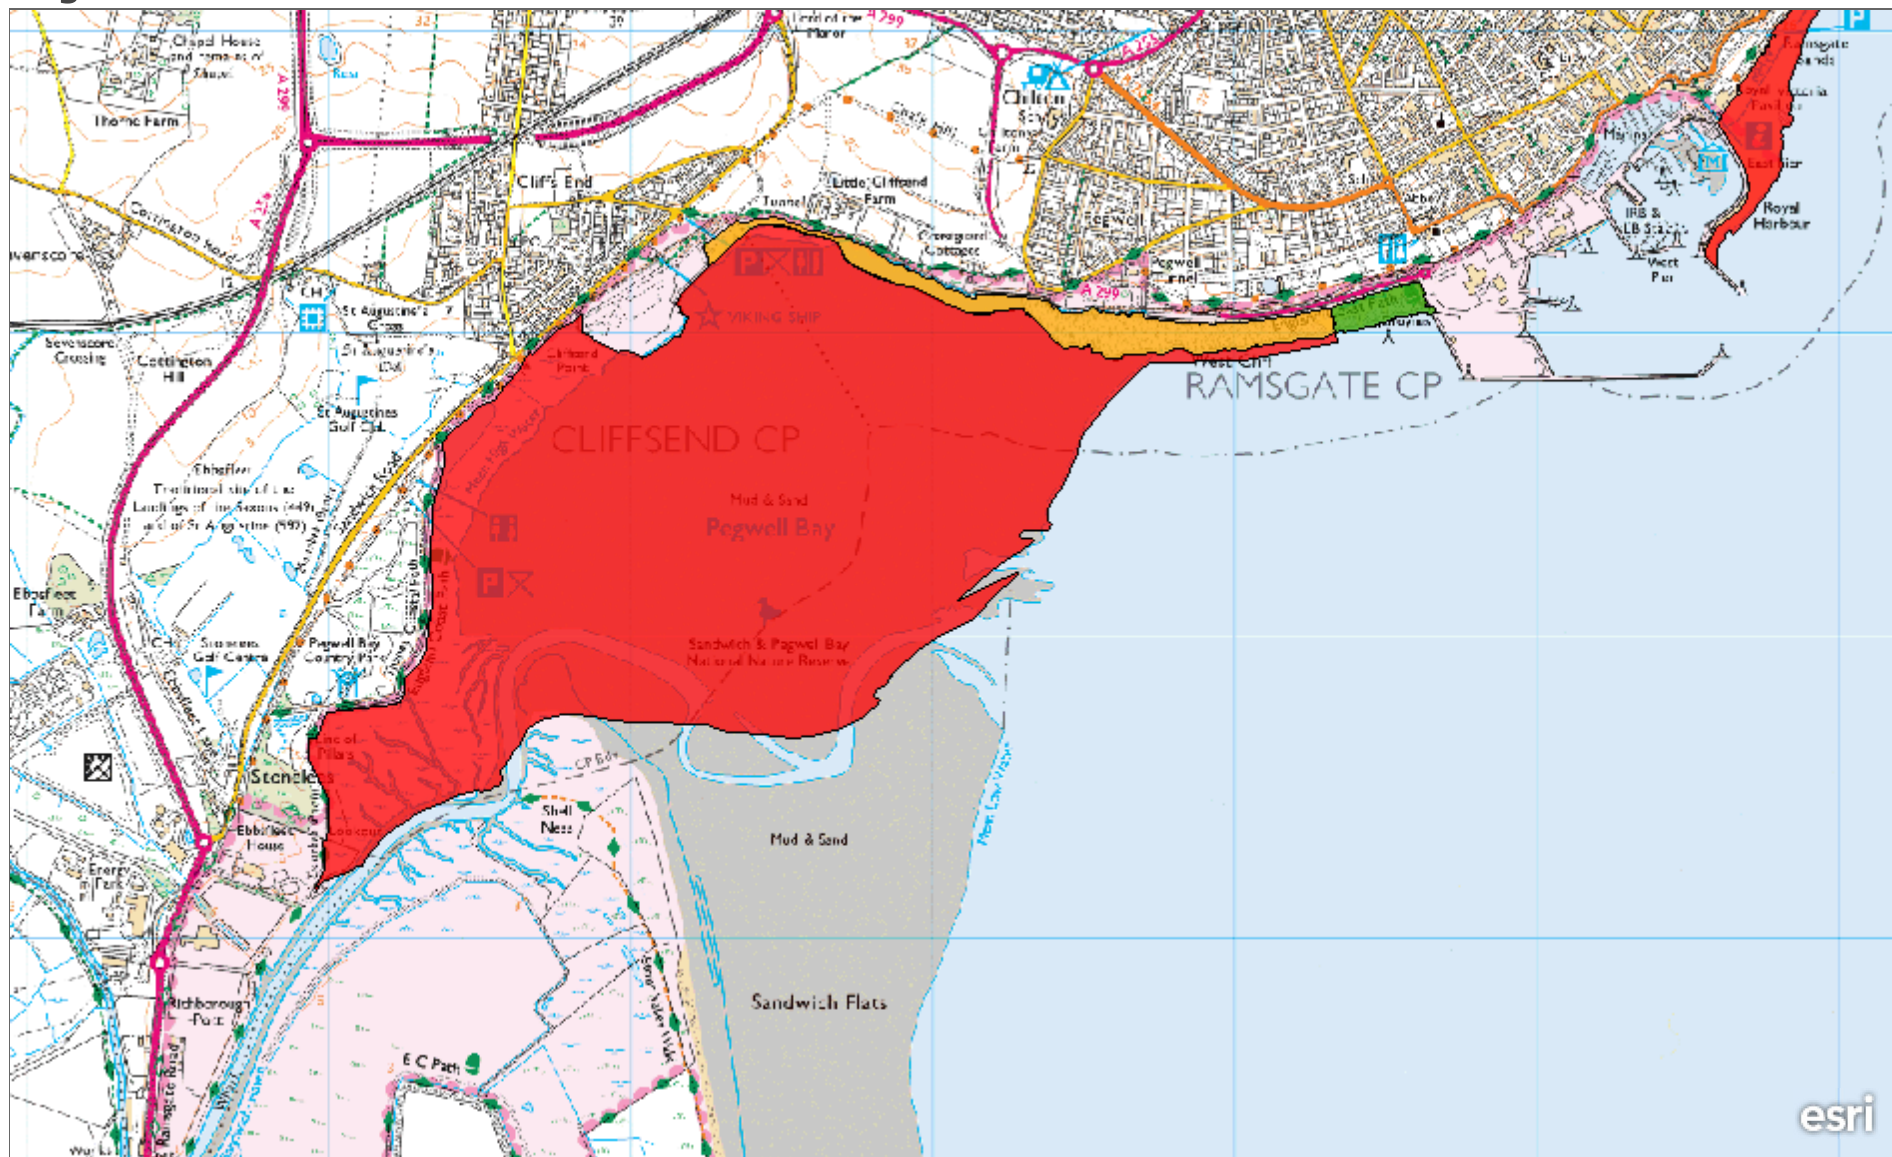

Dog PSPO 2020 - MG

Dog PSPO areas 2020

0.6km

© Crown copyright and database rights 2020 Ordnance Survey 100019614