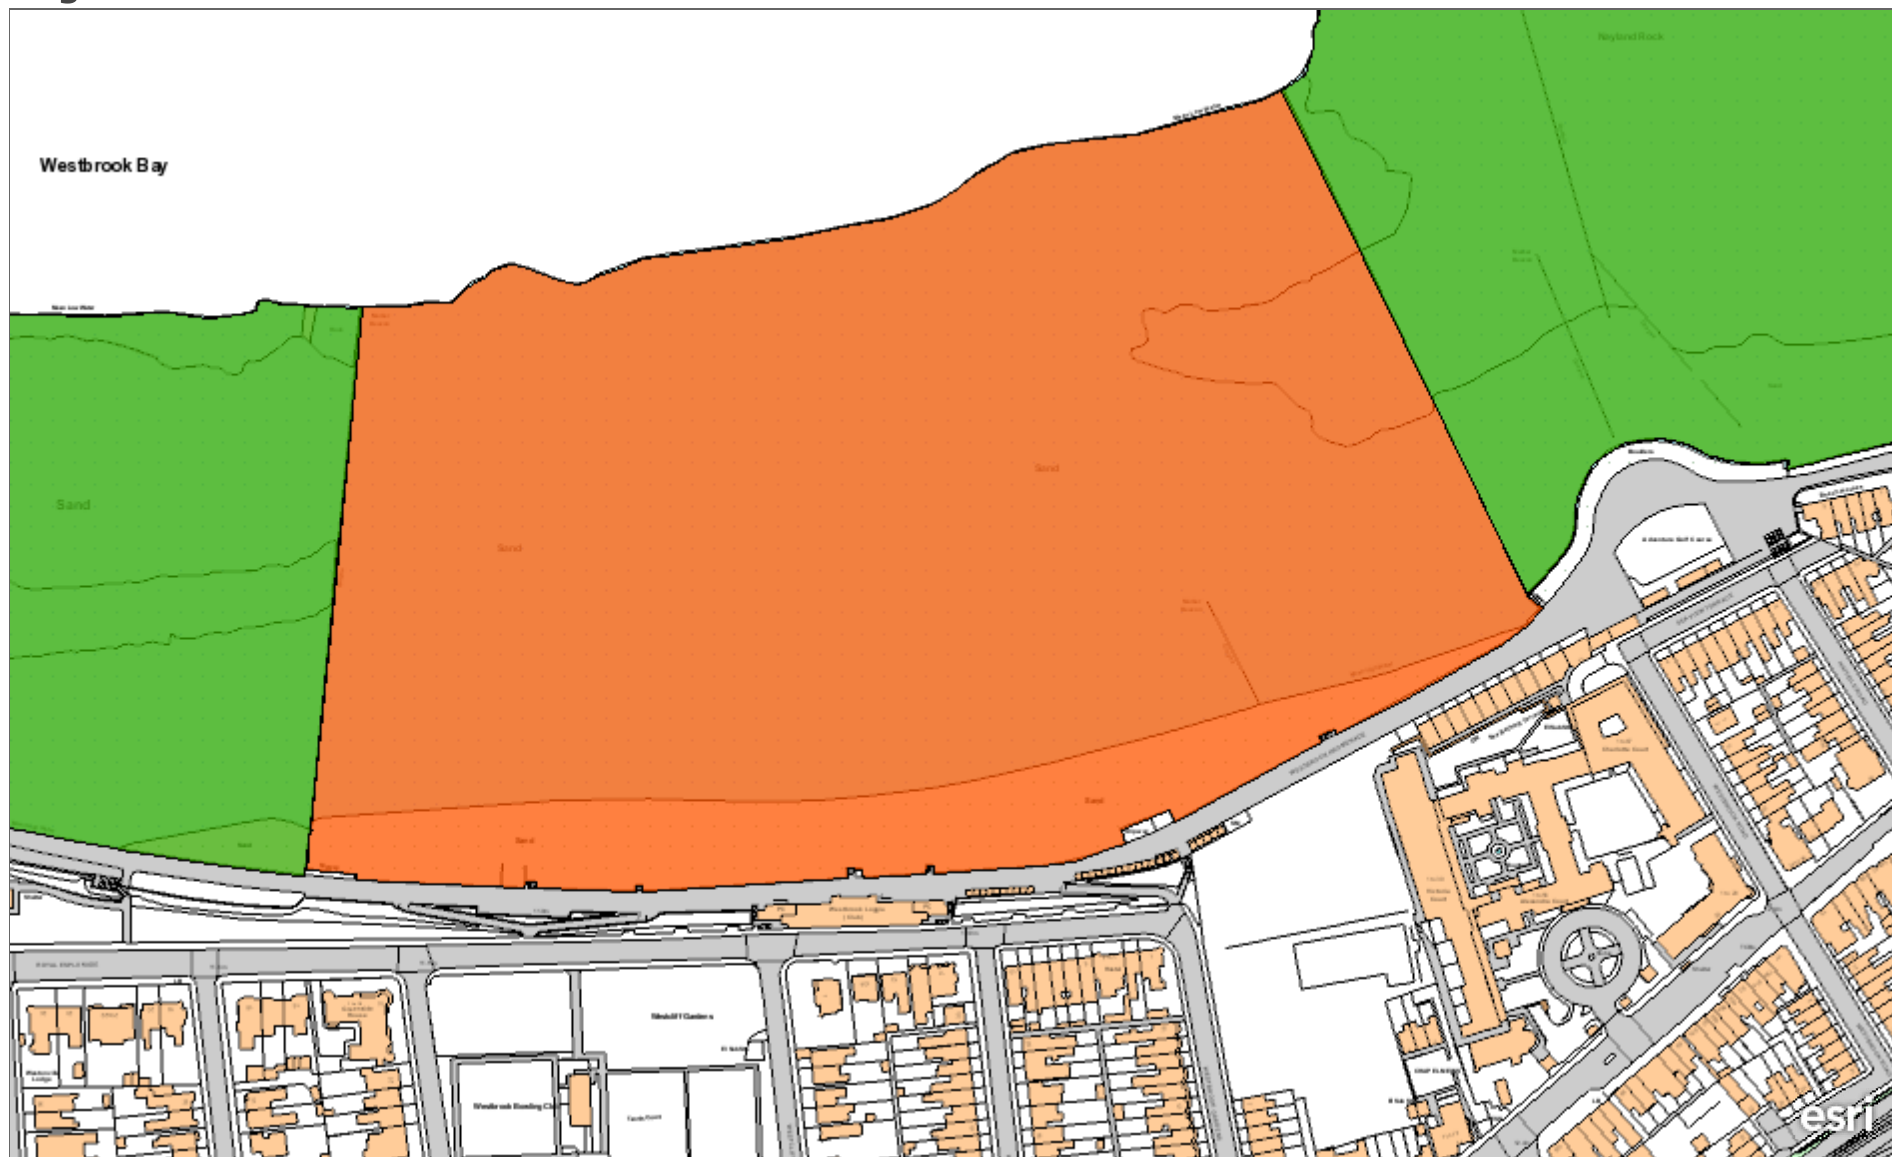

Dog PSPO 2020 - MG

Dog PSPO areas 2020

100m

© Crown copyright and database rights 2020 Ordnance Survey 100019614